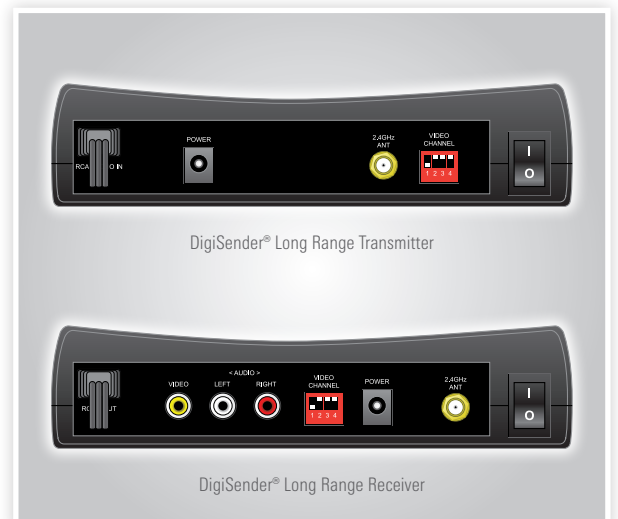

DigiSender® Long Range Transmitter

DigiSender® Long Range Receiver